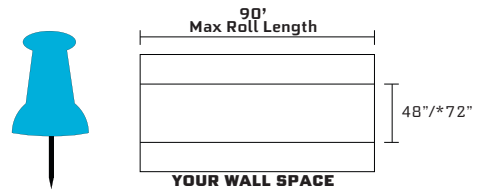

*AVAILABLE IN 48" AND 72"

specifications

easy install

TackNow should be carefully inspected BEFORE CUTTING to confirm that the correct colour surface and quantity have been ordered and shipped. In order for your TackNow installation to be perfect it is important to prepare and pay attention to proper installation techniques for the material.